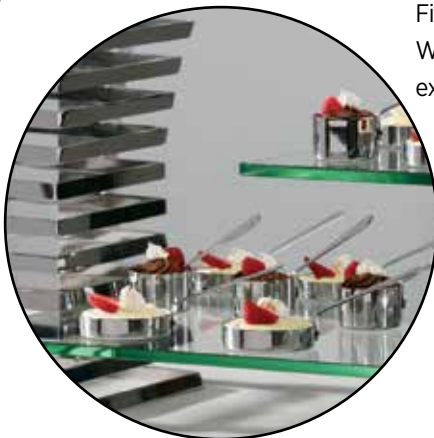

13.38"W x 10.5"D x 5.0"H

Glass Shelves

XC4242

16.63"W x 16.63"D

XC1054

21.5"W x 13.5"D

XC6042

23.63"W x 13.75"D

XC2575

29.5"W x 9.75"D

XC8042

31.63"W x 16.5"D

**Square Glass Plate
XC137-2*3**

12.0"W x 13.63"D

Fits all Stainless and
Wood Towers
except 1122 and 1124

Fits in top of Towers